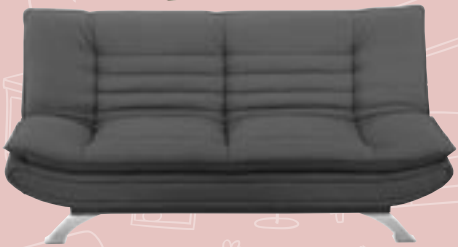

### Euro Click Clack

A fantastic idea for homes that require  
a seating and sleeping solution all  
rolled into one. Dark Grey, 192x123.

**\$799**