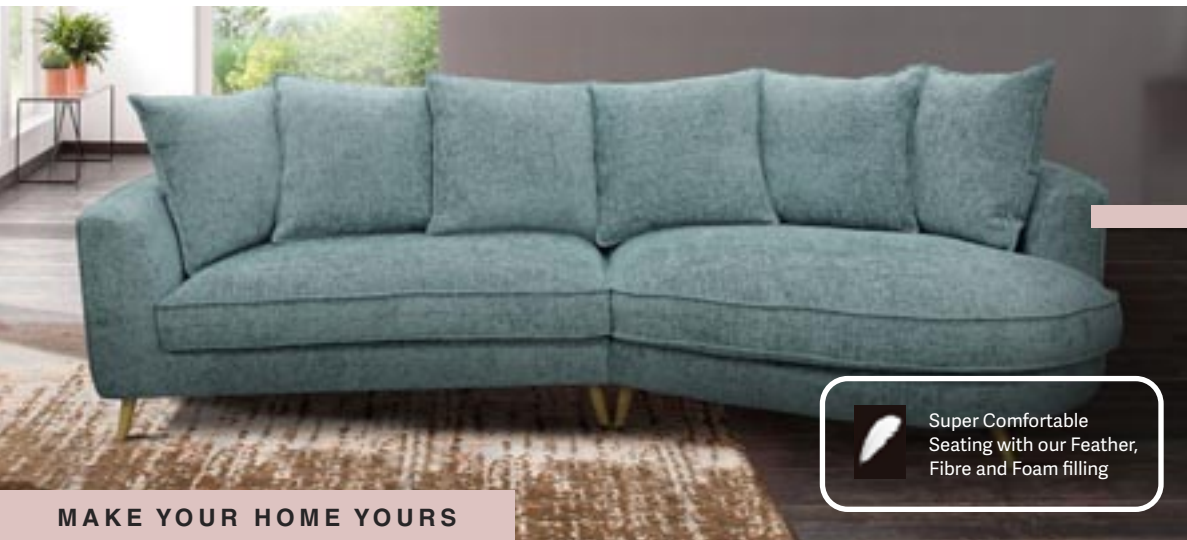

Entertainment Unit

$899

Haus Living

Give your home that classic natural timber feel. Colour: Sundried Ash.

- A. Kitchen Workbench, Granite Top - Dark Blue Grey on Casters - 108x56x80 **$819**
- B. TV Unit - Large - 213x48x66 **$899**
- C. Coffee - 127x73x42 **$599**
- D. Lamp - 73x73x45 **$375**
- E. Hall - 115x38x82 **$699**
- F. Buffet - 149x45x86 **$939**
- G. 7 Pce Dining Suite - 180x105 Table with Solid Seat Chair **$1699**
- H. TV Unit - Med - 184x48x66 **$799**

Mateo

This Mateo is all class with feather filled seating for super comfort, quality Morningson fabric in Licorice or Watergreen

$2399

Super Comfortable Seating with our Feather, Fibre and Foam filling

Luxor

Family room living with a contemporary look and plenty of room to lay about. Ottoman included - Sapphire Grey Fabric.

$2849

Bobby Bookcases Antique Oak

A - 120x33x180 **$659**

B - 180x33x180 **$879**

MAKE YOUR HOME YOURS